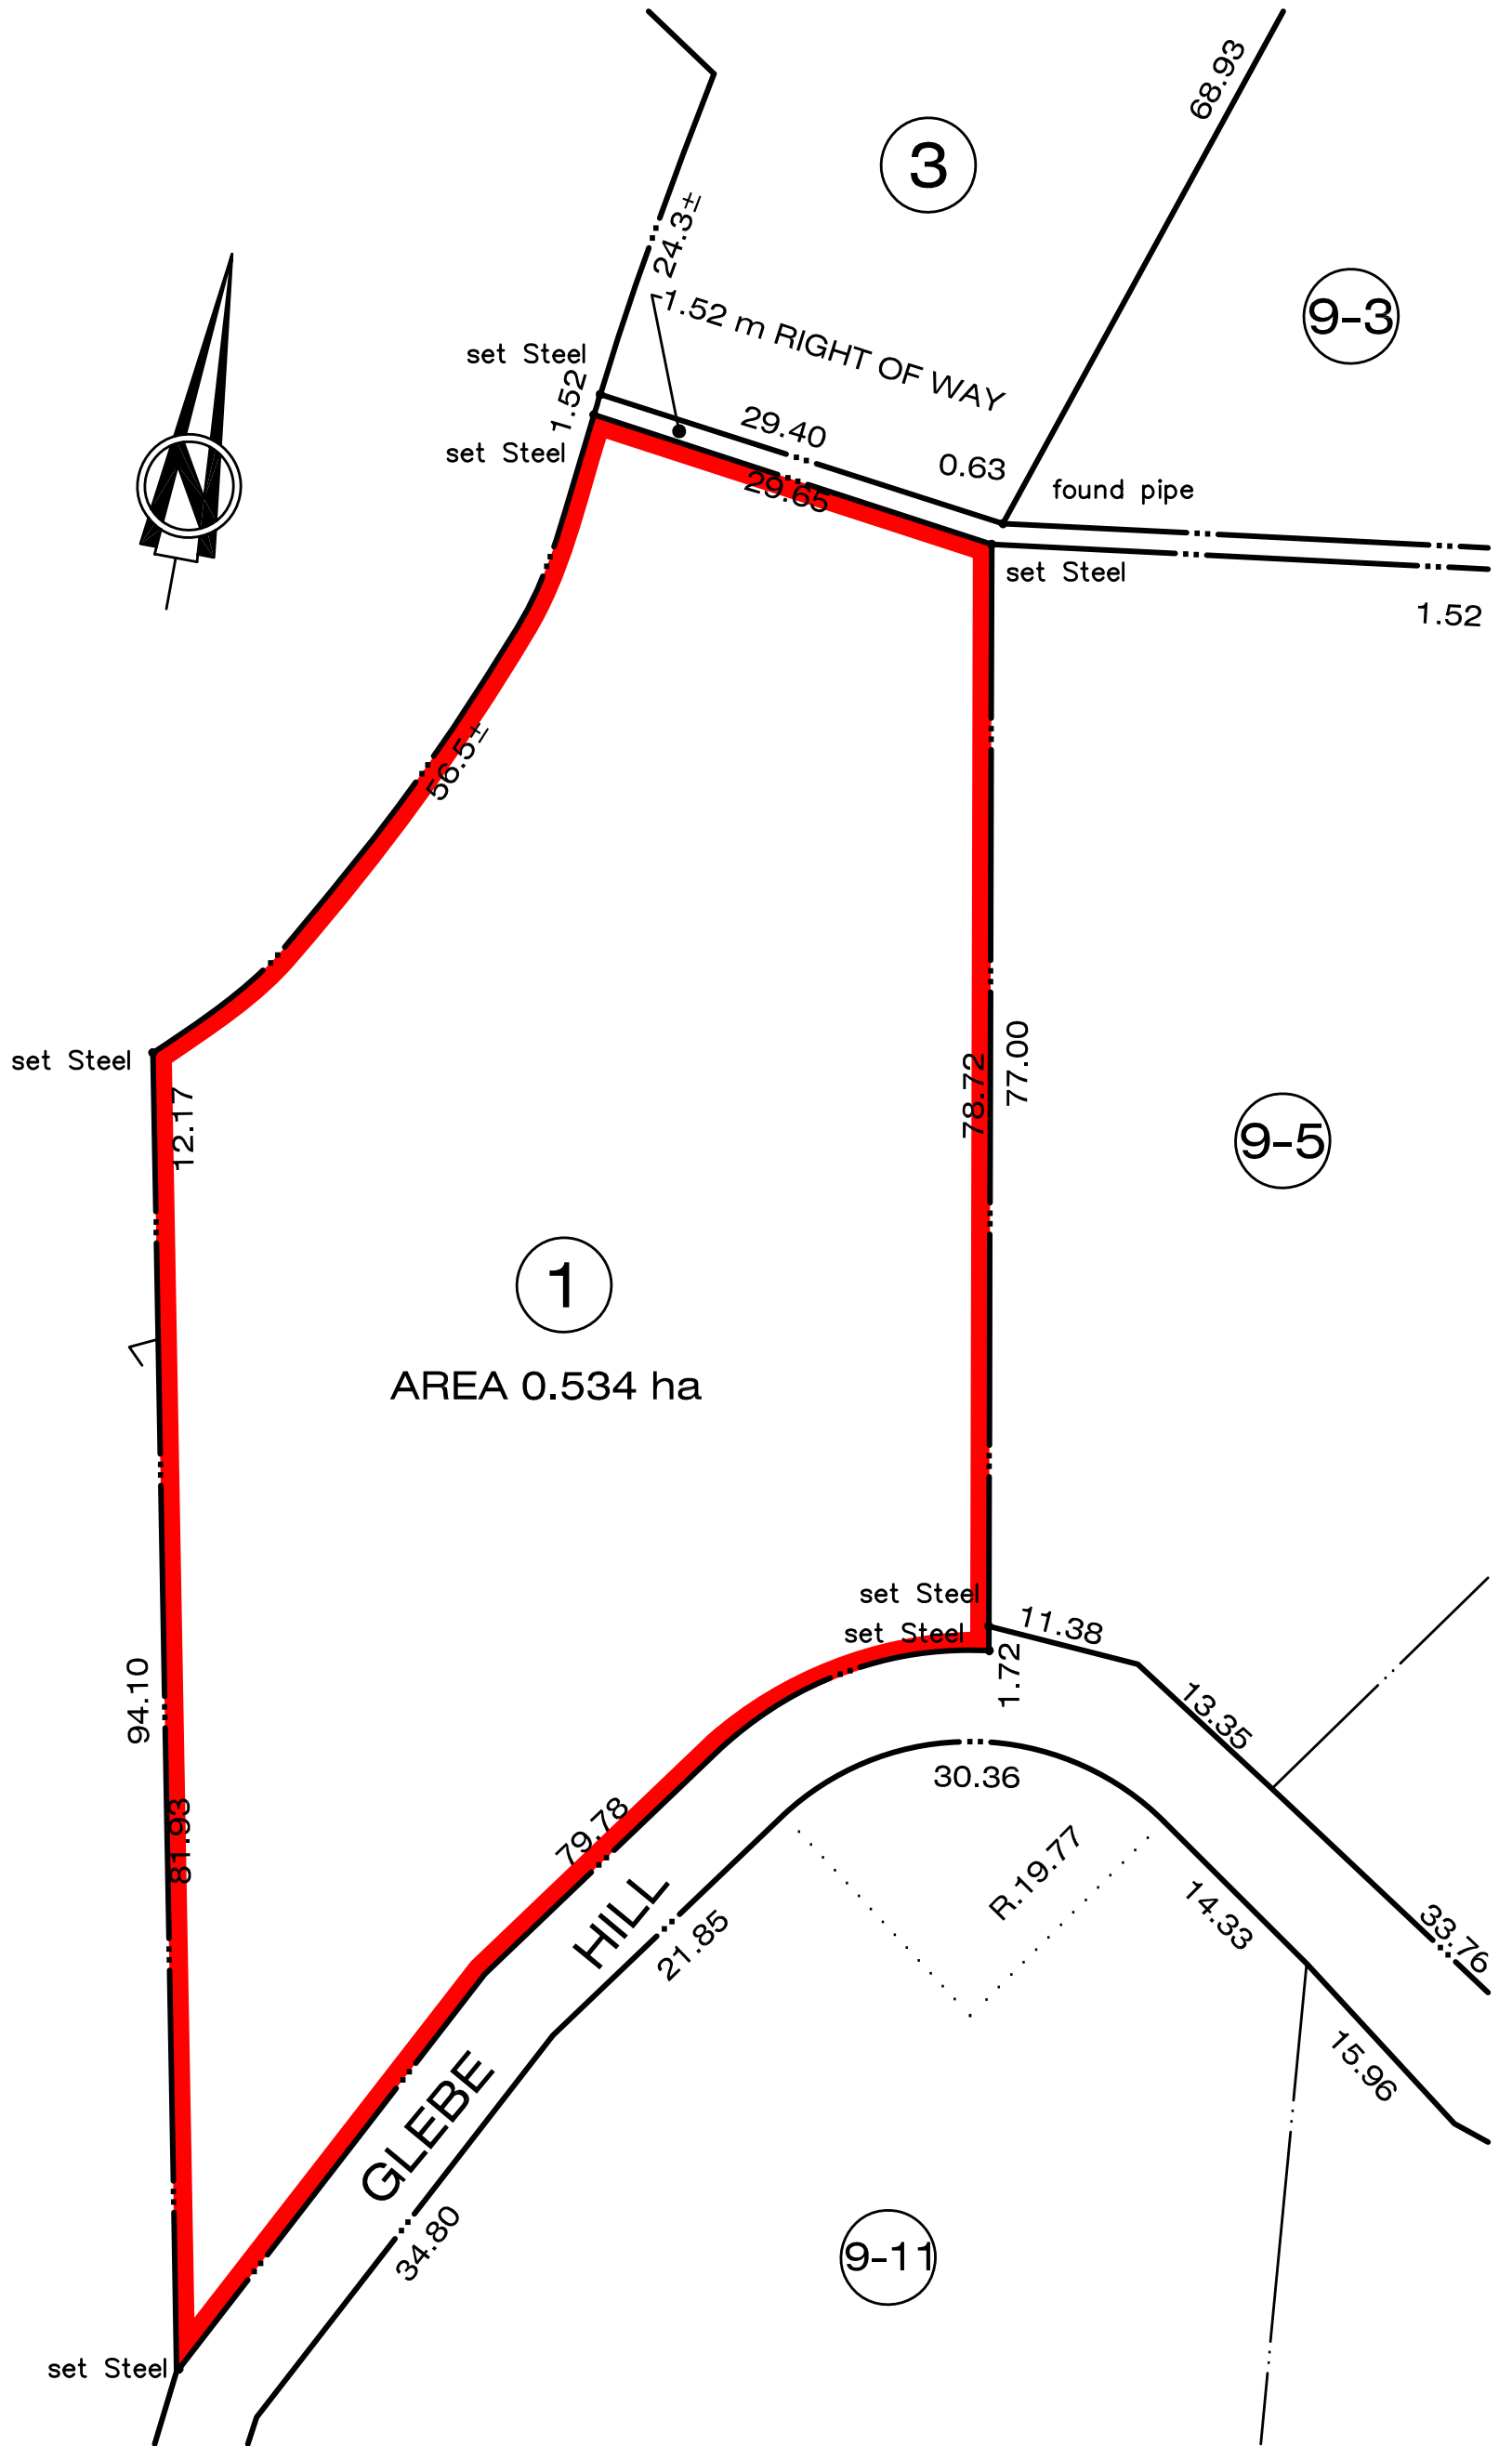

METRIC

PLAN OF SURVEY

LOT 1, GLEBE HILL, HAMILTON PARISH, BERMUDA

SCALE :- 1 : 500
DRAWN BY : SMc

DRAWING No. SV 15602/1/20
DATE : January 2019